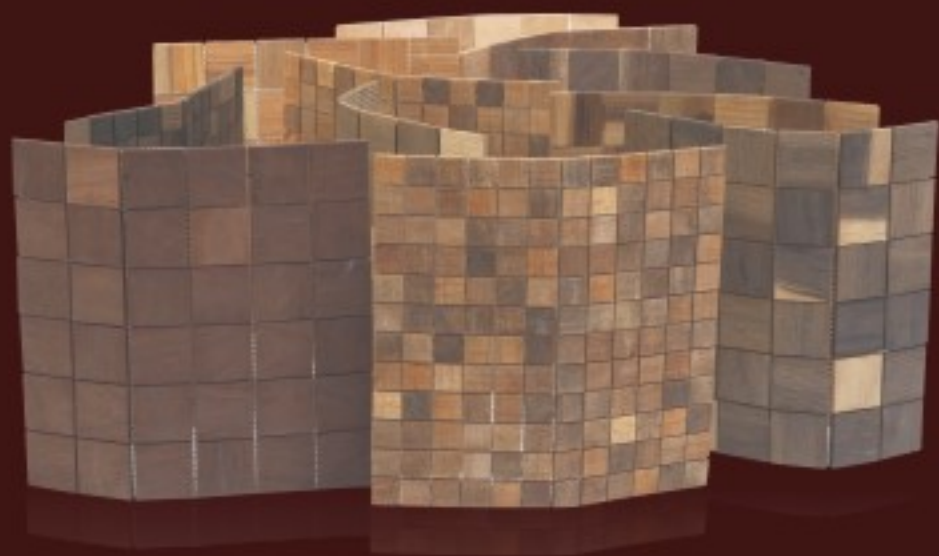

Welcome to a new product gamut from TOPL - the premium handcrafted **Solid Wood Mosaics**.

'Natural' product development team is surely keeping pace with the latest trends. With stone mosaics being a runaway success, we come up with our own version of wood mosaics to match it. Primarily it is to give uniformity to interiors and yet retain the uniqueness, that has been trend mark of TOPL.

Let's usher into innovation!