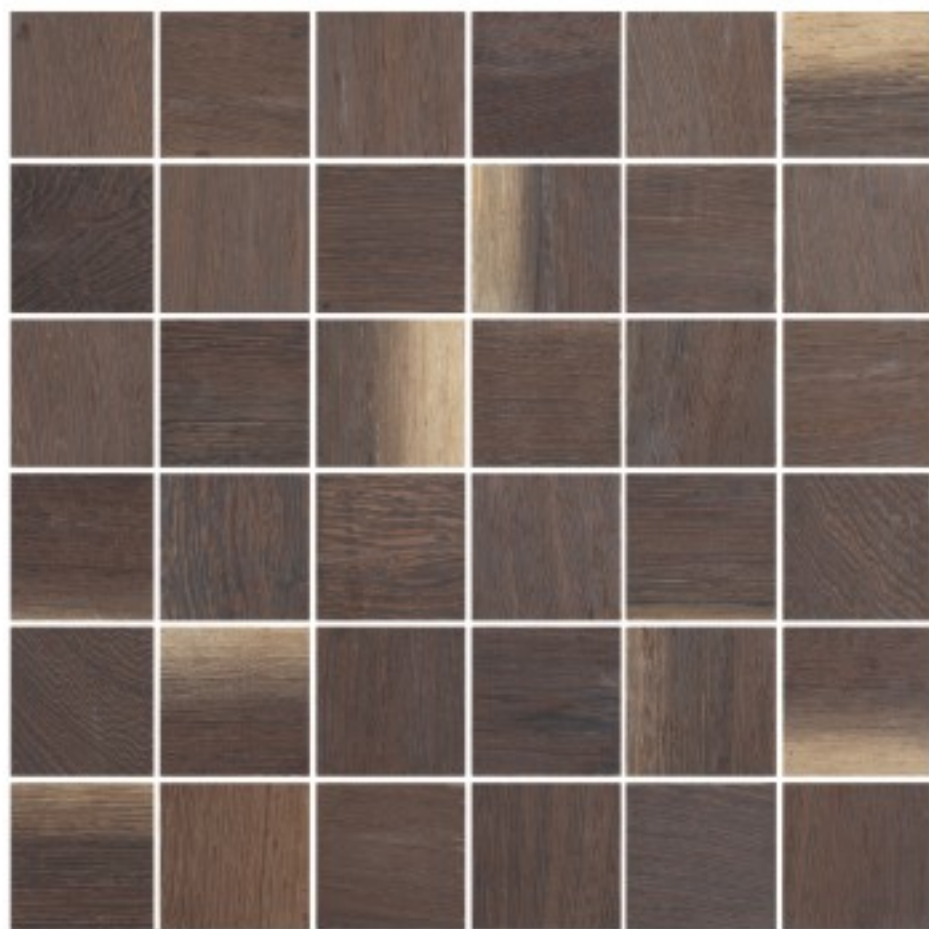

COREAL
Pearwood

COREAL Pearwood on a food tantalizing dinning table

COREAL

Lav Petro

COREAL Lav Petro offering richness to hi-defination ceiling

COREAL
Yew Wood

COREAL Yew Wood for master crafted decorative wall

COREAL

Antic

COREAL Antic offering attractive washroom deco

COREAL

Antic Wenge

COREAL Antic Wenge provides enlighting ambience

NATURAL

In every designer application